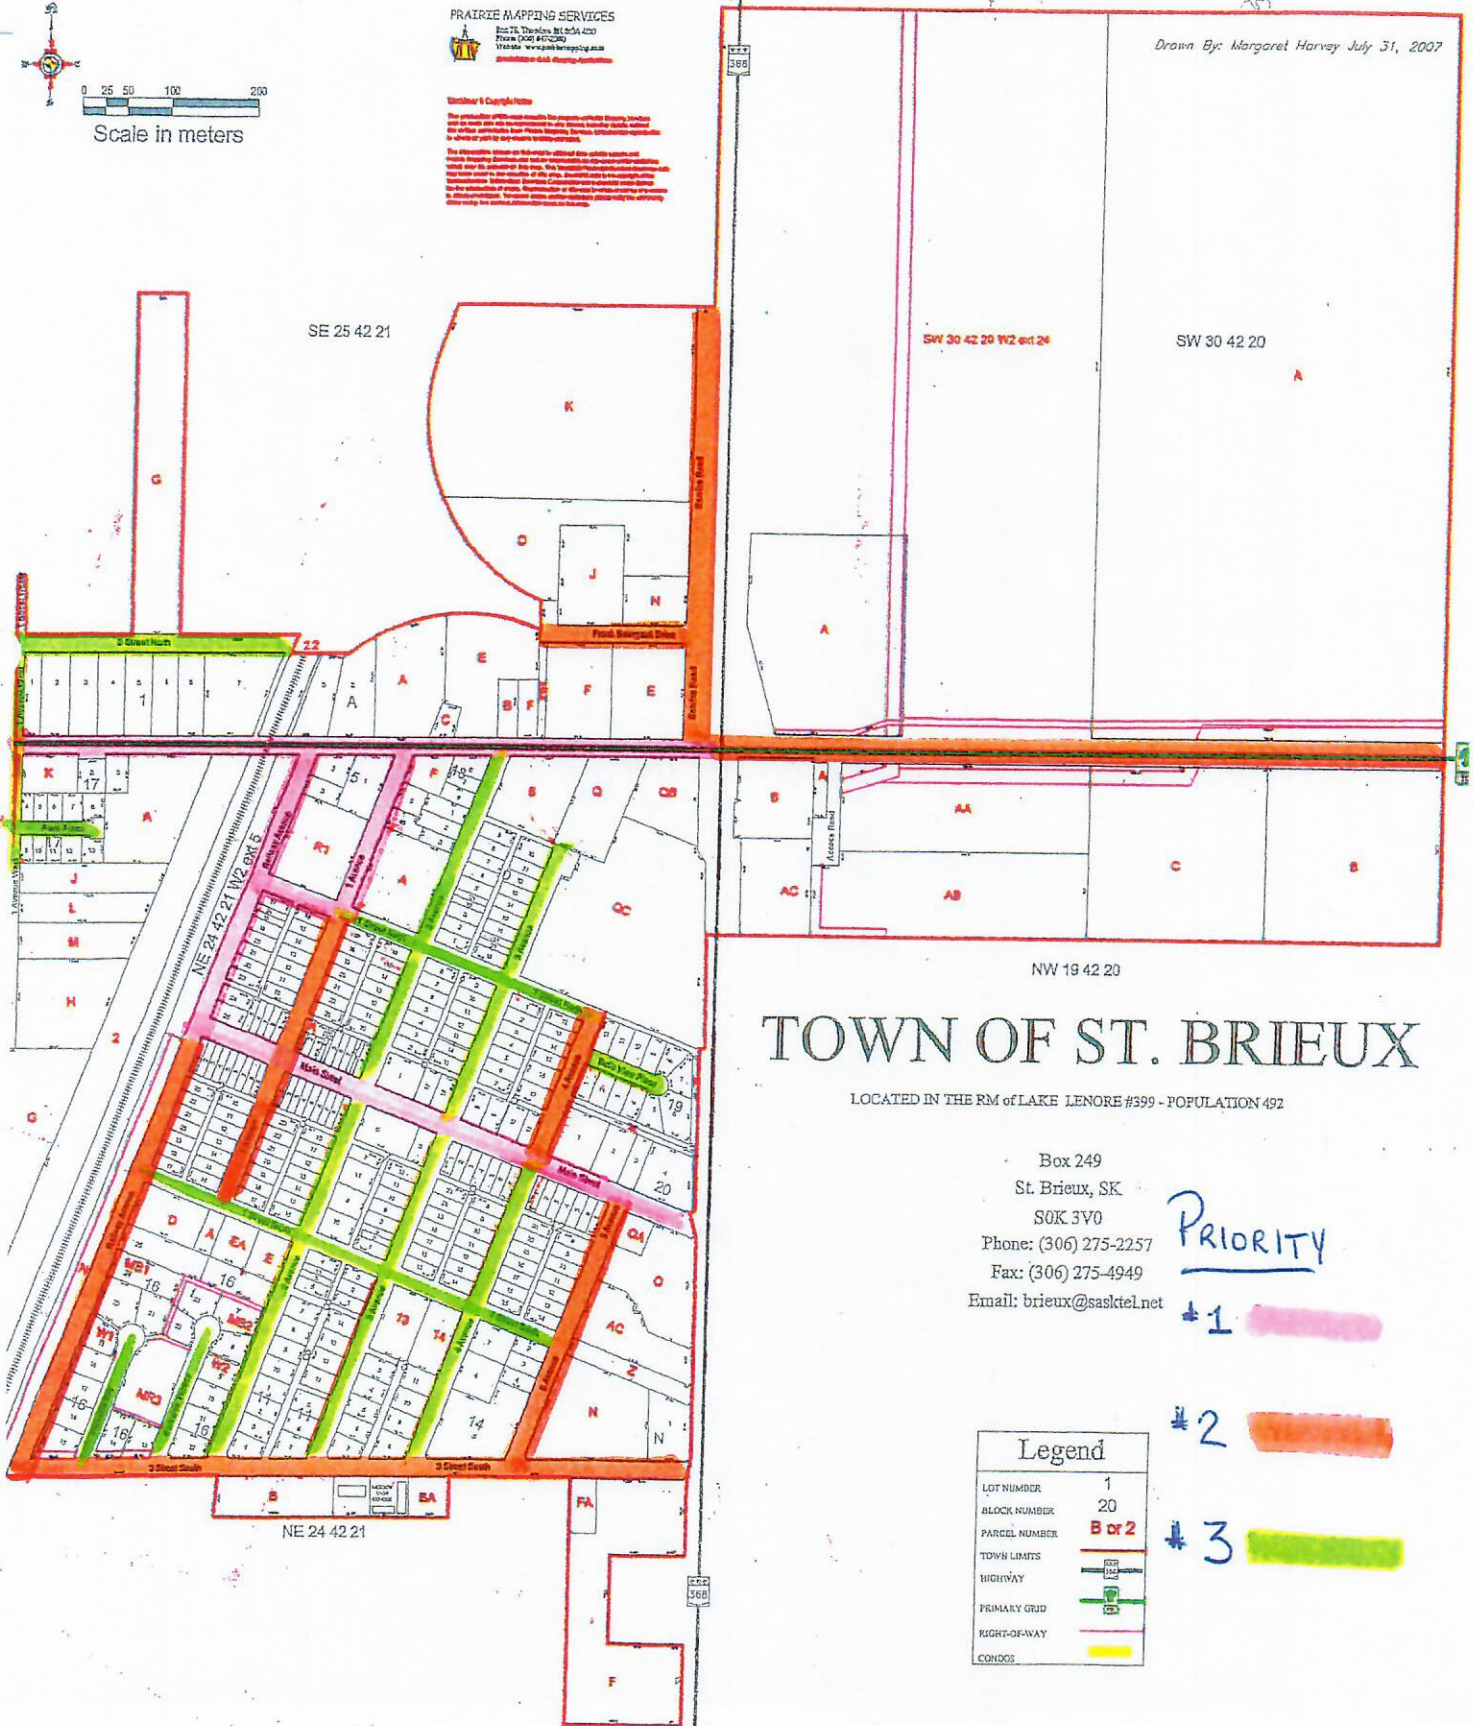

BYLAW NO. 9/2017

A BYLAW OF THE TOWN OF ST. BRIEUX TO REGULATE SNOW REMOVAL FROM STREETS AND SIDEWALKS

SCHEDULE "A"

Scale in meters
0 25 50 100 200

Drawn By: Margaret Harvey July 31, 2007

TOWN OF ST. BRIEUX

LOCATED IN THE RM OF LAKE LENORE #399 - POPULATION 492

Box 249
St. Brieux, SK
S0K 3V0
Phone: (306) 275-2257
Fax: (306) 275-4949
Email: brieux@sasktel.net

PRIORITY

- #1
- #2
- #3

Legend	
LOT NUMBER	1
BLOCK NUMBER	20
PARCEL NUMBER	B or 2
TOWN LIMITS	
HIGHWAY	
PRIMARY GRID	
RIGHT-OF-WAY	
CONDOS	

D.